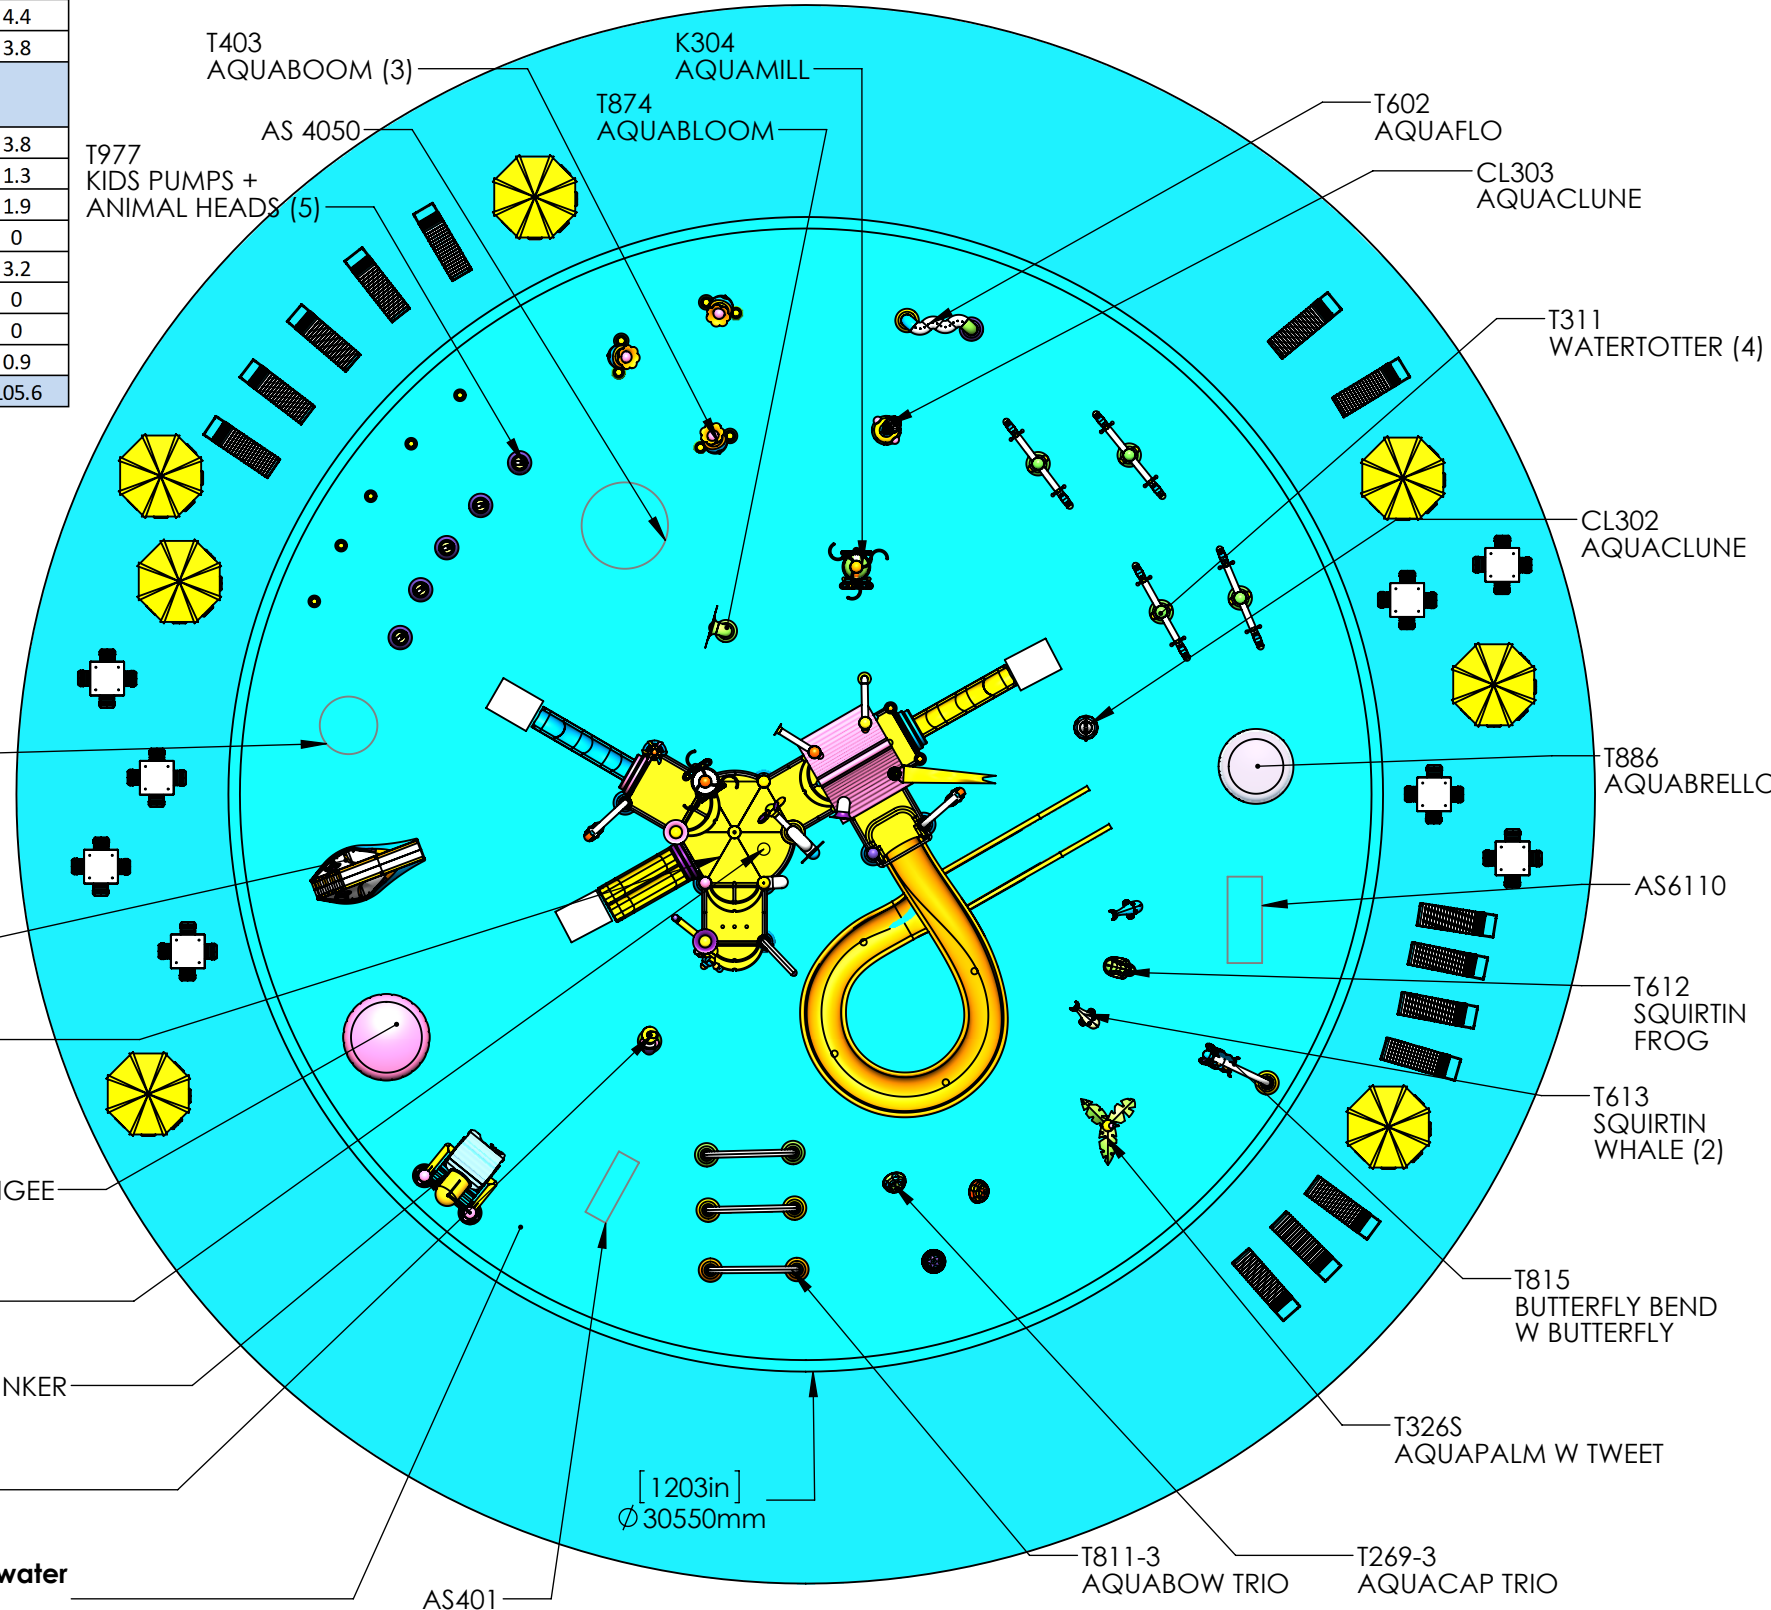

**AQUADEK MANIFOLD
LOCATION. REFER TO
AQUADEK TECHSHEET**

**Recommended
constant 300mm water
depth**

[1203in]
Ø30550mm